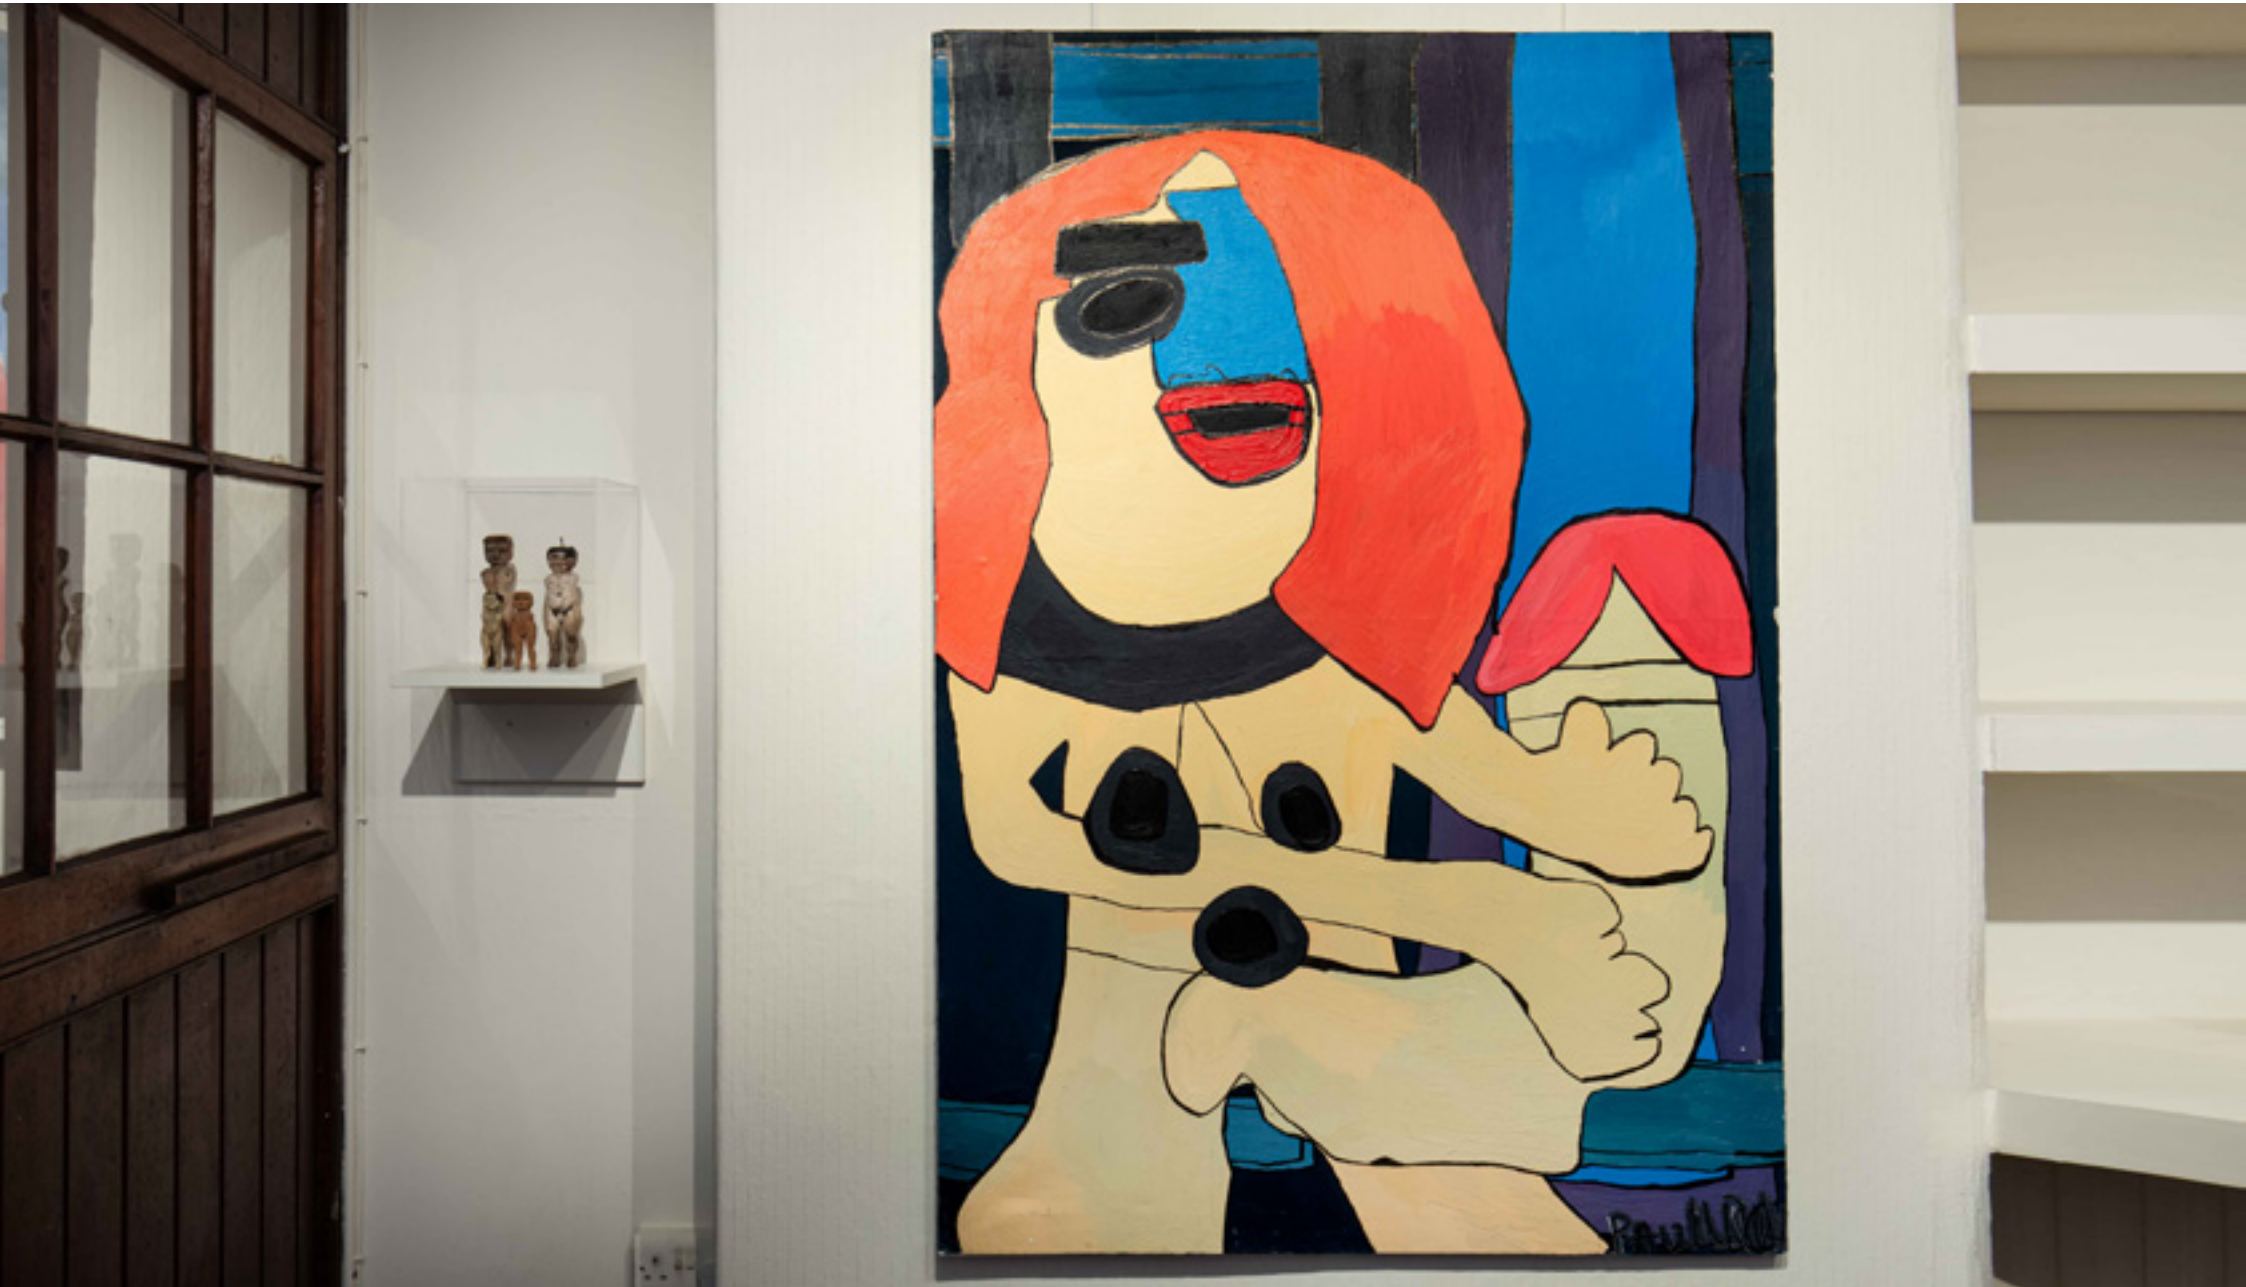

@GALLEVERY  
+44 20 7486 8908

@GALLEVERY

WWW.GALLEVERY.COM

2ND FEBRUARY TO 16TH MARCH 2025

THE GALLERY OF  
**EVERYTHING**

# cocky

FROM THE DIVINE TO THE EROTIC

2ND FEBRUARY TO 16TH MARCH 2025

## ARTISTS

CHICO TABIBUIA  
PAULUS DE GROOT  
PETER HAND  
DEAN HENRY

GEORGE GROSZ  
MICHAEL PATTERSON-CARVER  
WOODBIDGE FIGURES  
ANONYMOUS MAKERS

THE GALLERY OF **EVERYTHING**  
4 CHILTERN STREET, LONDON W1